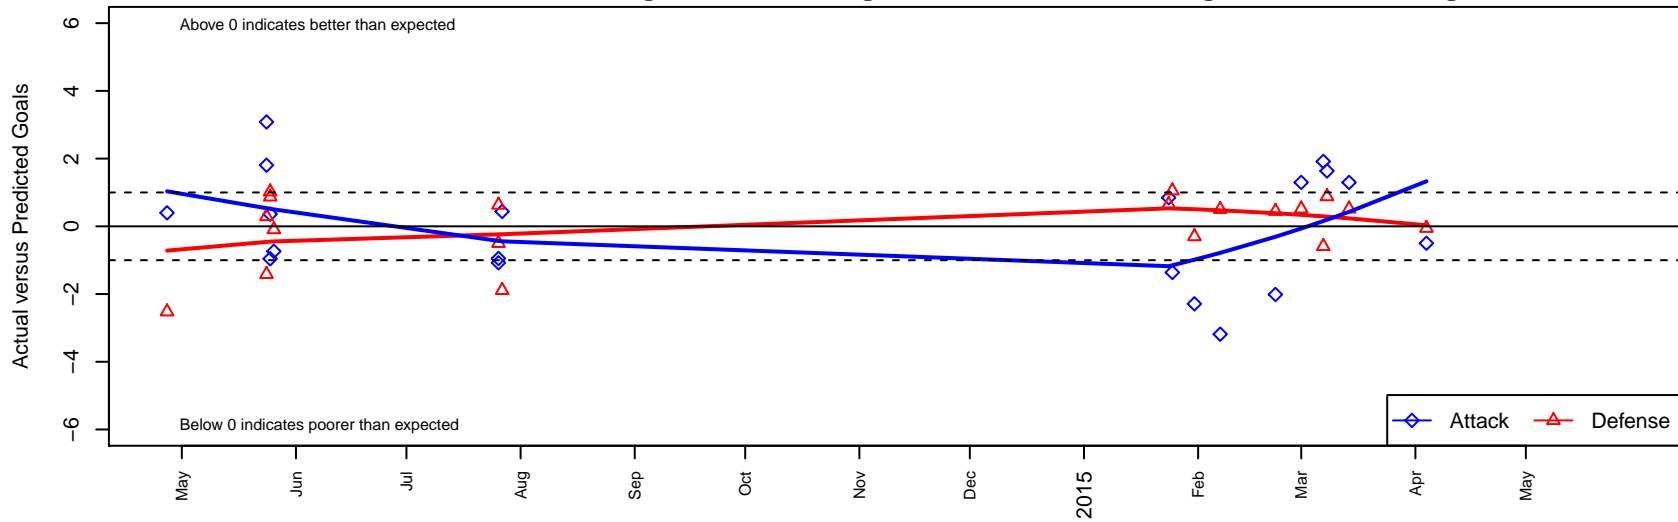

BSC Portland Black-Legends B99

Bridlemile SC Portland
 Portland, OR
 B99 total strength=1508
 attack=11.62 defense=11.61
 spr league = Win OYS B99 Div 1

alt names used:
 BSC PORTLAND 99B BLACK (OR)
 BSC Portland 99B Black
 BSC Portland 99B Black

Venues played:
 2013 OYS State Cup B99
 2014 Rogue Memorial BU14
 2014 Oswego Nike Cup Gold U15
 2014 Win OYS B99 Division 1

BSC Portland Black-Legends B99
 Dots are actual minus expected GF (blue circles) and GA (red triangles).
 Blue line is smoothed change in attack strength. Red is smoothed change in defense strength.

**attack and defense variance (black dot)
relative to other teams
and top 10 in region**

**attack and defense rating
relative to others at age
and all opponents in last 13 months**

**attack and defense rating
relative to others at age
and all opponents in last 13 months**

Performance relative to 13 month average

Performance relative to 13 month average

Distribution of opponents
 Red = Lose zone, Blue = Win zone, Green = Even
 Black line separates win/lose zones

lot. A=Neither has attack advantage, B=Opponent has both attack and defense advantage, C=Opponent has both attack and defense disadvantage, D=Both have