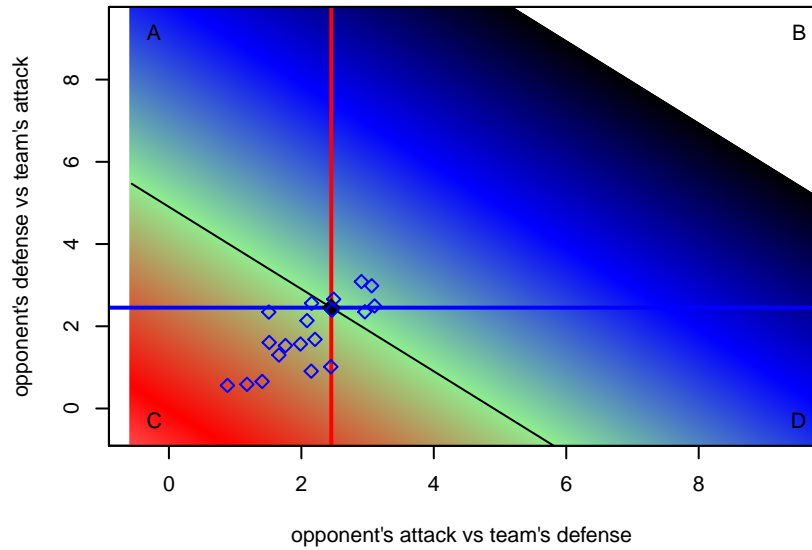

Venues played:
 2013 OYS State Cup B99
 2014 Rogue Memorial BU14
 2014 Oswego Nike Cup Gold U15
 2014 Win OYS B99 Division 1

BSC Portland Black-Legends B99
 Dots are actual minus expected GF (blue circles) and GA (red triangles).
 Blue line is smoothed change in attack strength. Red is smoothed change in defense strength.

**attack and defense variance (black dot)
relative to other teams
and top 10 in region**

**attack and defense rating
relative to others at age
and all opponents in last 13 months**

**attack and defense rating
relative to others at age
and all opponents in last 13 months**

Performance relative to 13 month average

Performance relative to 13 month average

Distribution of opponents
 Red = Lose zone, Blue = Win zone, Green = Even
 Black line separates win/lose zones

lot. A=Neither has attack advantage, B=Opponent has both attack and defense advantage, C=Opponent has both attack and defense disadvantage, D=Both have