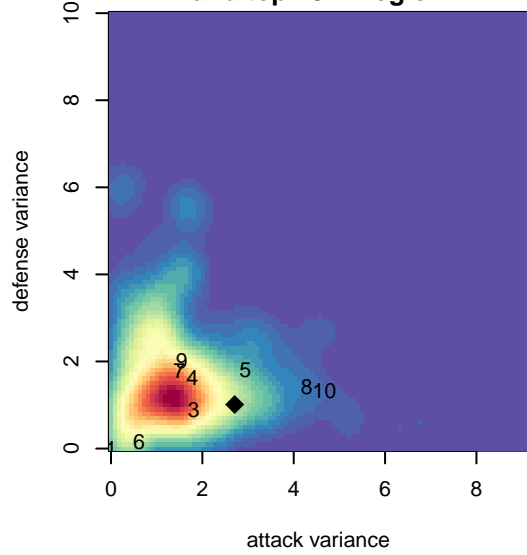

BSC Portland Black-Legends B99

Bridlemile SC Portland
 Portland, OR
 B99 total strength=1508
 attack=11.62 defense=11.61
 spr league = Win OYS B99 Div 1

alt names used:
 BSC PORTLAND 99B BLACK (OR)
 BSC Portland 99B Black
 BSC Portland 99B Black

Venues played:
 2013 OYS State Cup B99
 2014 Rogue Memorial BU14
 2014 Oswego Nike Cup Gold U15
 2014 Win OYS B99 Division 1

BSC Portland Black-Legends B99
 Dots are actual minus expected GF (blue circles) and GA (red triangles).
 Blue line is smoothed change in attack strength. Red is smoothed change in defense strength.

**attack and defense variance (black dot)
relative to other teams
and top 10 in region**

**attack and defense rating
relative to others at age
and all opponents in last 13 months**

**attack and defense rating
relative to others at age
and all opponents in last 13 months**

Performance relative to 13 month average

Performance relative to 13 month average

Distribution of opponents
 Red = Lose zone, Blue = Win zone, Green = Even
 Black line separates win/lose zones

lot. A=Neither has attack advantage, B=Opponent has both attack and defense advantage, C=Opponent has both attack and defense disadvantage, D=Both have